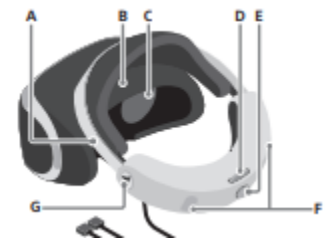

Step by Step

Start Up

1. **Turn on the PS4** – Press the power button under the SONY label 
2. **Turn on the projector or screen** (see PS4 get started guide for projector instructions)
3. **Turn on the controller** by pressing the PS button on the controller.
4. **Turn on VR** - Press the power button on bottom of the headset (C). Headphones are plugged in at (A). The volume can be altered using the controls

on the headset (G,H,I) or the inline volume control which also enables control of vibration settings

5. Hold the headset by the headband (A), not the scope (the bit with the blue lights), press the headband release button (E) and pull the front section forward. Place the headset on your head and release the headband release button (E).

Tighten the headband using the adjustment dial (D) just enough to stop movement

Adjust the scope position by carefully holding it around the edges and wiggling it until it's comfortable and the image is as clear as possible.