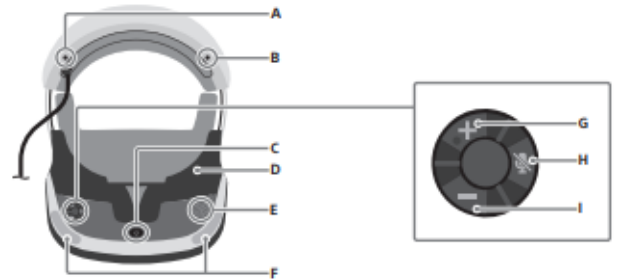

Getting Started Guide

PS 4 – Virtual Reality

Overview

- PlayStation VR is the latest member of the PS4 family – connect the headset, add a PlayStation Camera and leave reality behind.
- Whichever way you turn, the 360 degree immersion of PS VR makes you part of a living, breathing world with a seamless field of view.

Step by Step

Start Up

1. **Turn on the PS4** – Press the power button under the SONY label 
2. **Turn on the projector or screen** (see PS4 get started guide for projector instructions)
3. **Turn on the controller** by pressing the PS button on the controller.
4. **Turn on VR** - Press the power button on bottom of the headset (C). Headphones are plugged in at (A). The volume can be altered using the controls

on the headset (G,H,I) or the inline volume control which also enables control of vibration settings

5. Hold the headset by the headband (A), not the scope (the bit with the blue lights), press the headband release button (E) and pull the front section forward. Place the headset on your head and release the headband release button (E).